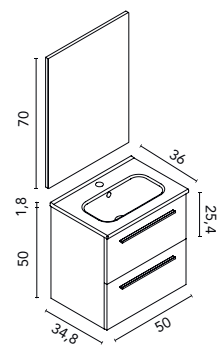

1
STREET 50 2C
Roble Vulcano
Pack
C0076758
343 €

Pack Completo

Medidas en cm.

Street · pack

		GR21	NO14	RO14	RO13	BL1B	AZ6B	GR16B	€
50 2P	Pack	C0070884	C0070885	C0077386	C0076759	C0070882	C0077388	C0070883	263
50 2C	Pack	C0070880	C0070881	C0077385	C0076758	C0070878	C0077387	C0070879	343