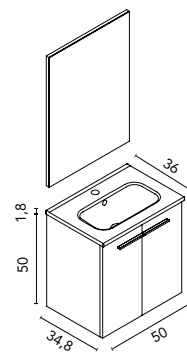

1
STREET 50 2C
Roble Vulcano
Pack
C0076758
343 €

Pack Completo

Medidas en cm.

Street · pack

		GR21	NO14	RO14	RO13	BL1B	AZ6B	GR16B	€
50 2P	Pack	C0070884	C0070885	C0077386	C0076759	C0070882	C0077388	C0070883	263
50 2C	Pack	C0070880	C0070881	C0077385	C0076758	C0070878	C0077387	C0070879	343